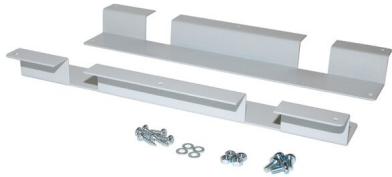

Drawer unit attachment sets

With drawer unit attachment sets it's possible to optimize your workspace by allowing you to securely attach various drawer units to your workbenches.

Drawer unit attachment sets (13)

Code	Product	EAN-code	Width inches	Depth inches	Height inches	ESD	RAL code	Color name	Available for the following products	Frame material	Warranty years	Availability USA
855055-49	Drawer unit 45 attachment set for TP and TPB	6416763097760			0.2	Yes	RAL7035	Light grey	TP workbench, TPB packing bench, Drawer unit 45	Epoxy powder-coated steel	10	
855057-49	Drawer unit 35 attachment bracket for TED	6416763089734				Yes	RAL7035	Light grey	Drawer unit DU35, Treston Electric Desk TED		10	
855058-49	Drawer unit 45 fastening set for Quatrex	6416763098415	2.28	20.35	1.97	Yes	RAL7035		Drawer unit 45, ESD Grounding set for Treston QuatreX, Treston QuatreX electrical workbench	Epoxy powder-coated steel	10	
855061-49	Drawer unit DU35 attachment set for TP	6416763099849	1.61	15.83	3.07	Yes	RAL7035	Light grey	TP workbench, TPB packing bench, Drawer unit DU35	Epoxy powder-coated steel	10	
855062-49	Drawer unit DU35 fastening set for Concept	6416763099856	1.38	17.24	3.07	Yes	RAL7035	Light grey	Concept Ergo workbench, Drawer unit DU35, Concept Cart	Epoxy powder-coated steel	10	
855063-00	Drawer unit DU35 fastening set for Concept Ergo	6410280995158	3.74	5.91	0.79	Yes	RAL7035	Light grey	Concept Ergo workbench, Drawer unit DU35	Epoxy powder-coated steel	10	
890653-49	Drawer unit 45 fastening set for Concept hand cra	6416763083145				Yes	RAL7035	Light grey	Concept Ergo workbench, Drawer unit 45	Epoxy powder-coated steel	10	
CSBDB-59	Cornerstone drawer mounting hardware, ESD black		0.98	15.98	0.98	Yes		Black	Cornerstone Workbenches	Epoxy powder-coated steel	10	
CSBDB48-59	Cornerstone drawer bracket bar 48", ESD black		47.24	2.24	1.22	Yes		Black	Cornerstone Workbenches	Epoxy powder-coated steel	10	